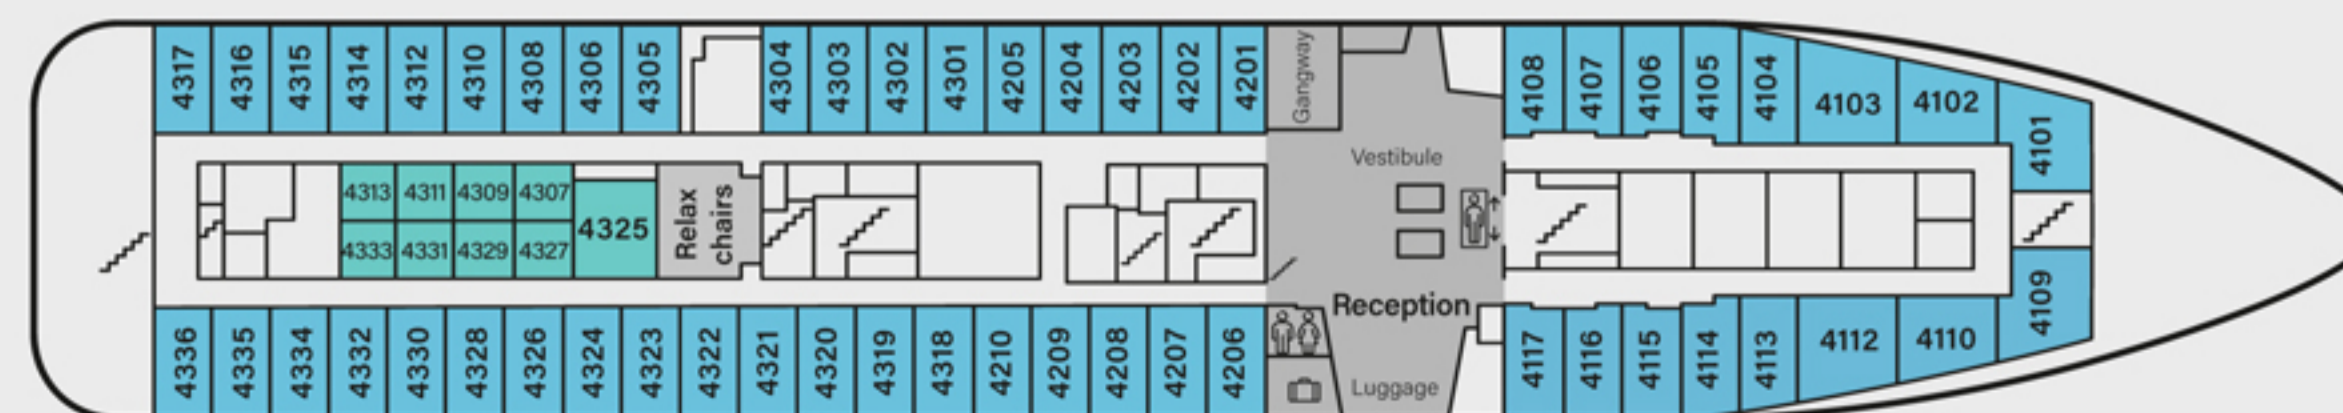

SHIP SPECIFICATIONS HAVILA CAPELLA & HAVILA CASTOR

PASSENGERS:	640
CABINS:	468
CAR CAPACITY:	9
LENGTH:	124,1 M
BEAM:	22,0 M
GROSS TONNAGE:	15 776 TONNES
SPEED:	15,5 KNOTS
BUILT:	2020
SHIPYARD:	TERSAN TERSANECİLİK SAN. TİC. A.Ş.

- DECK 9
- DECK 8
- DECK 7
- DECK 6
- DECK 5
- DECK 4
- DECK 3
- DECK 2
- DECK 1

INSIDE CABINS OUTSIDE CABINS SUITES DINING/PUBLIC SPACES

DECK 9

DECK 8

DECK 7

DECK 6

DECK 5

DECK 4