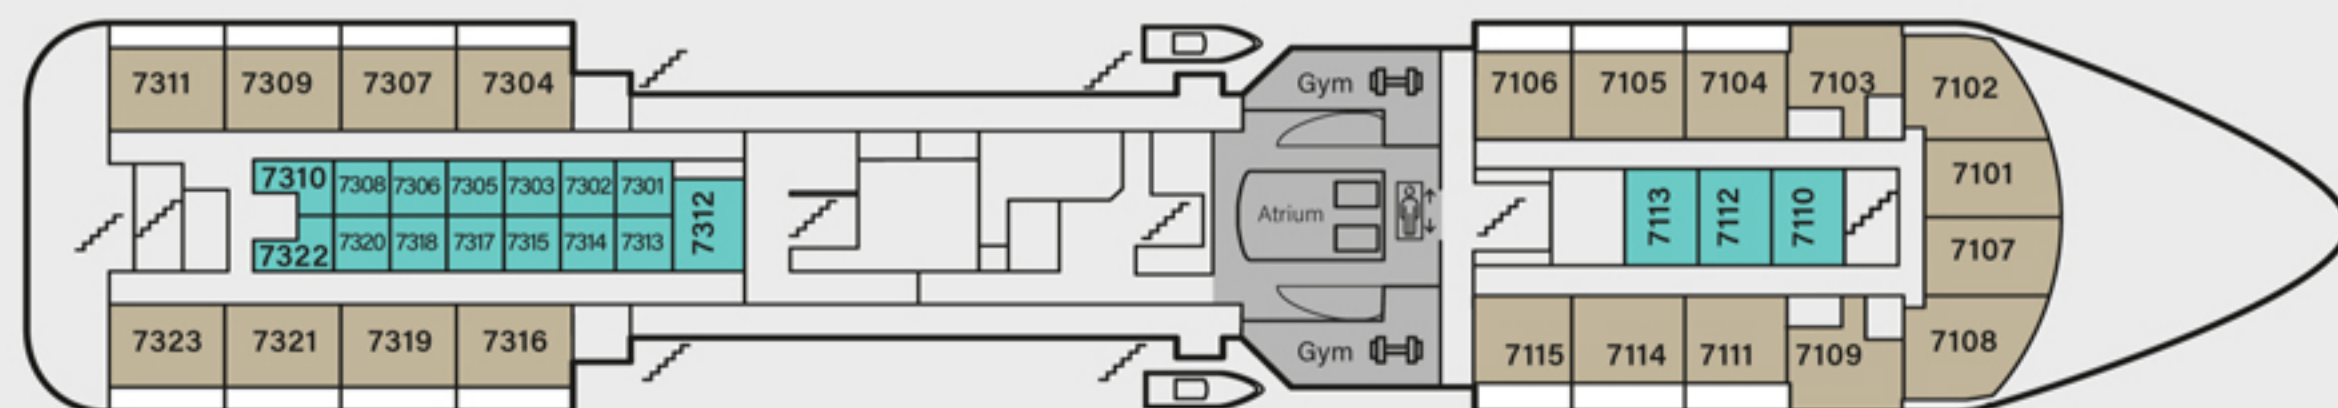

SHIP SPECIFICATIONS HAVILA CAPELLA & HAVILA CASTOR

PASSENGERS:	640
CABINS:	468
CAR CAPACITY:	9
LENGTH:	124,1 M
BEAM:	22,0 M
GROSS TONNAGE:	15 776 TONNES
SPEED:	15,5 KNOTS
BUILT:	2020
SHIPYARD:	TERSAN TERSANECİLİK SAN. TİC. A.Ş.

- DECK 9
- DECK 8
- DECK 7
- DECK 6
- DECK 5
- DECK 4
- DECK 3
- DECK 2
- DECK 1

INSIDE CABINS OUTSIDE CABINS SUITES DINING/PUBLIC SPACES

DECK 9

DECK 8

DECK 7

DECK 6

DECK 5

DECK 4