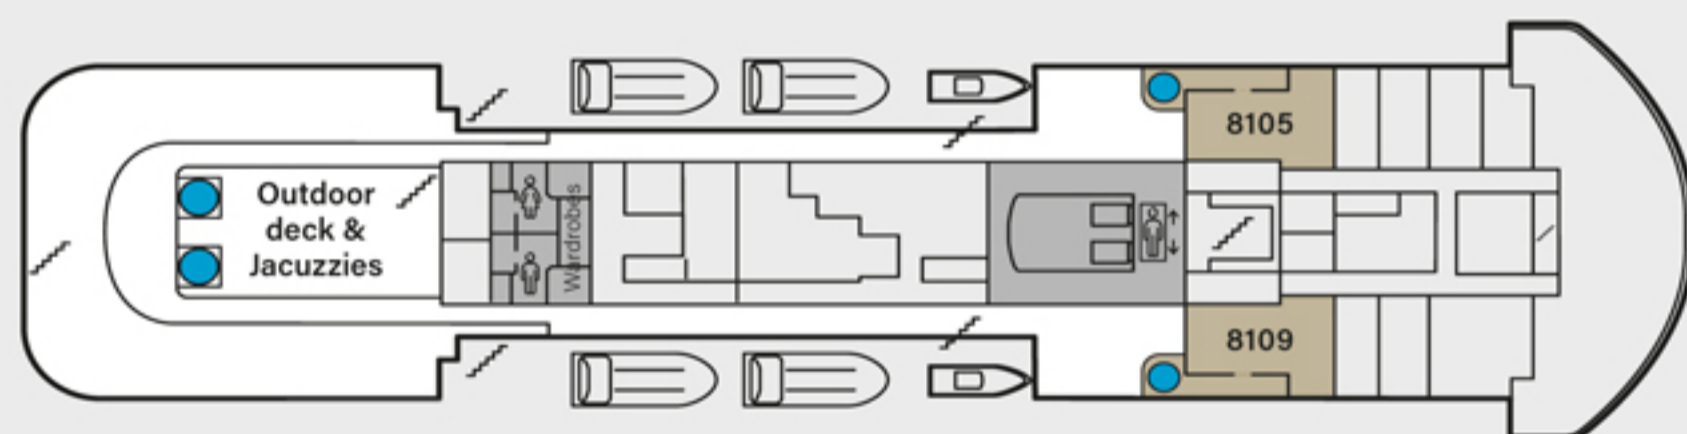

SHIP SPECIFICATIONS HAVILA CAPELLA & HAVILA CASTOR

PASSENGERS:	640
CABINS:	468
CAR CAPACITY:	9
LENGTH:	124,1 M
BEAM:	22,0 M
GROSS TONNAGE:	15 776 TONNES
SPEED:	15,5 KNOTS
BUILT:	2020
SHIPYARD:	TERSAN TERSANECİLİK SAN. TİC. A.Ş.

- DECK 9
- DECK 8
- DECK 7
- DECK 6
- DECK 5
- DECK 4
- DECK 3
- DECK 2
- DECK 1

INSIDE CABINS OUTSIDE CABINS SUITES DINING/PUBLIC SPACES

DECK 9

DECK 8

DECK 7

DECK 6

DECK 5

DECK 4