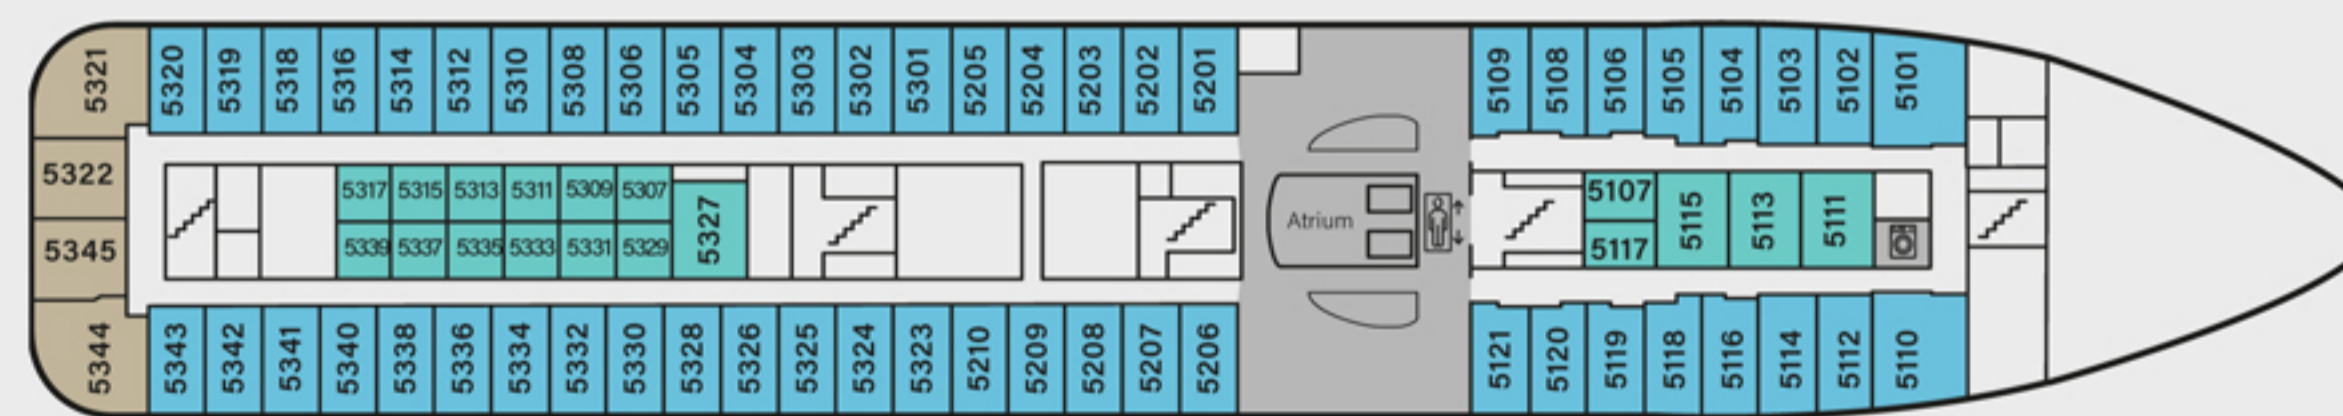

SHIP SPECIFICATIONS HAVILA CAPELLA & HAVILA CASTOR

PASSENGERS:	640
CABINS:	468
CAR CAPACITY:	9
LENGTH:	124,1 M
BEAM:	22,0 M
GROSS TONNAGE:	15 776 TONNES
SPEED:	15,5 KNOTS
BUILT:	2020
SHIPYARD:	TERSAN TERSANECİLİK SAN. TİC. A.Ş.

- DECK 9
- DECK 8
- DECK 7
- DECK 6
- DECK 5
- DECK 4
- DECK 3
- DECK 2
- DECK 1

INSIDE CABINS OUTSIDE CABINS SUITES DINING/PUBLIC SPACES

DECK 9

DECK 8

DECK 7

DECK 6

DECK 5

DECK 4